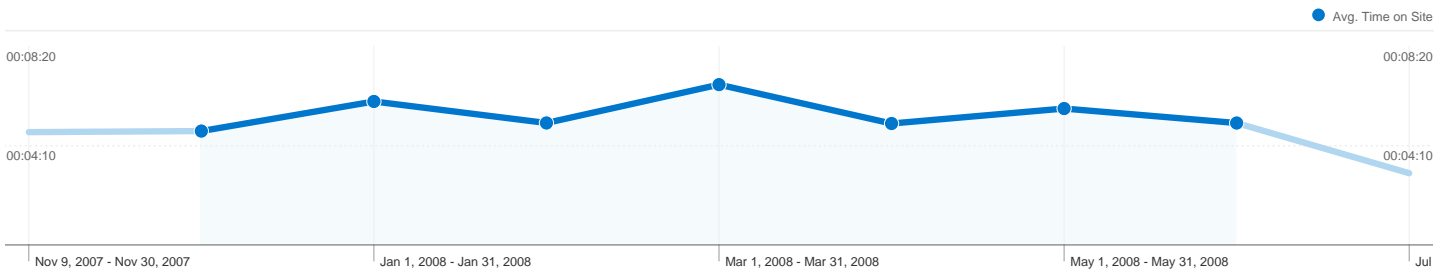

Time on Site for all visitors

Nov 9, 2007 - Jul 3, 2008

Comparing to: Site

00:05:29 Avg. Time on Site

Nov 9, 2007 - Nov 30, 2007	00:04:44
Dec 1, 2007 - Dec 31, 2007	00:04:47
Jan 1, 2008 - Jan 31, 2008	00:06:02
Feb 1, 2008 - Feb 29, 2008	00:05:07
Mar 1, 2008 - Mar 31, 2008	00:06:44
Apr 1, 2008 - Apr 30, 2008	00:05:06
May 1, 2008 - May 31, 2008	00:05:44
Jun 1, 2008 - Jun 30, 2008	00:05:07
Jul 1, 2008 - Jul 3, 2008	00:03:01