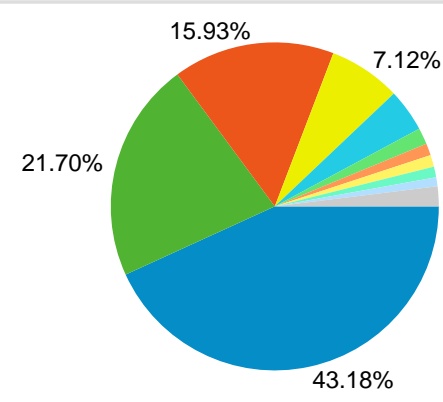

35,744 visits used 31 screen resolutions

Site Usage

Visits 35,744 % of Site Total: 100.00%	Pages/Visit 4.91 Site Avg: 4.91 (0.00%)	Avg. Time on Site 00:05:29 Site Avg: 00:05:29 (0.00%)	% New Visits 12.80% Site Avg: 12.80% (0.02%)	Bounce Rate 19.92% Site Avg: 19.92% (0.00%)
---	--	--	---	--

Screen Resolution	Visits	Visits
1024x768	15,433	43.18%
1280x800	7,757	21.70%
1280x1024	5,695	15.93%
1680x1050	2,544	7.12%
1440x900	1,508	4.22%
1152x864	578	1.62%
1024x763	420	1.18%
2560x1024	417	1.17%
800x600	375	1.05%
1920x1200	316	0.88%
1280x960	131	0.37%
320x240	128	0.36%
1360x768	109	0.30%
1600x1200	109	0.30%
2048x768	109	0.30%
1152x720	57	0.16%
1280x768	36	0.10%
1400x1050	3	0.01%
240x320	3	0.01%
1024x1280	2	0.01%
1152x870	2	0.01%
1280x854	2	0.01%

■ 1600x1024	2	0.01%
■ 1024x576	1	> 0.00%
■ 1120x840	1	> 0.00%
■ 1280x720	1	> 0.00%
■ 176x220	1	> 0.00%
■ 768x1024	1	> 0.00%
■ 800x472	1	> 0.00%
■ 800x5000	1	> 0.00%
■ 960x720	1	> 0.00%