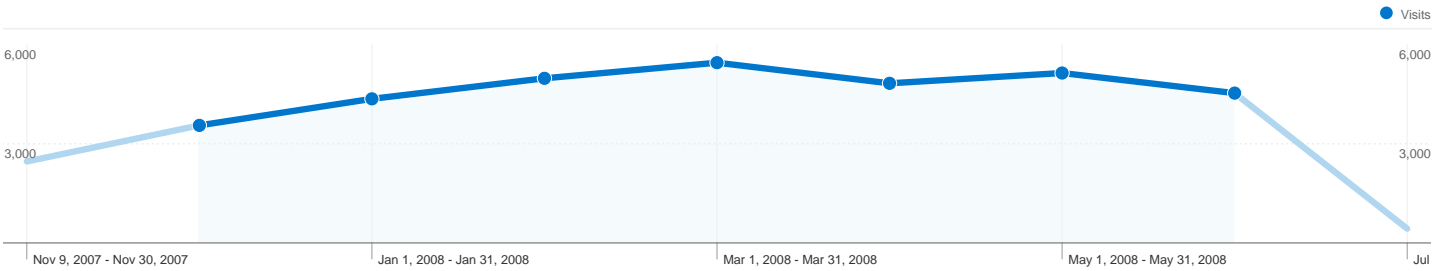

# Screen Colors

Comparing to: Site

**35,744 visits used 4 screen colors**

Site Usage

<b>Visits</b> <b>35,744</b> % of Site Total: 100.00%	<b>Pages/Visit</b> <b>4.91</b> Site Avg: 4.91 (0.00%)	<b>Avg. Time on Site</b> <b>00:05:29</b> Site Avg: 00:05:29 (0.00%)	<b>% New Visits</b> <b>12.80%</b> Site Avg: 12.80% (0.02%)	<b>Bounce Rate</b> <b>19.92%</b> Site Avg: 19.92% (0.00%)
Screen Colors	Visits	Visits	Visits	
■ 32-bit	31,729	88.77%		
■ 16-bit	2,318	6.49%		
■ 24-bit	1,692	4.73%		
■ 8-bit	5	0.01%		