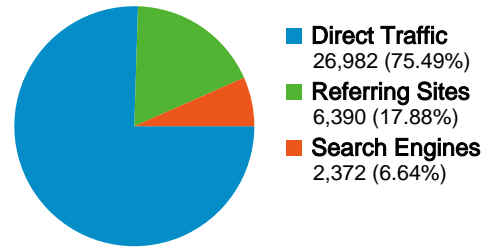

Top Traffic Sources

Sources	Visits	% visits	Keywords	Visits	% visits
(direct) ((none))	26,982	75.49%	football italia forum	587	24.75%
google (organic)	1,795	5.02%	myfastforum football italia	490	20.66%
community.channel4.com	1,625	4.55%	calcio forum	226	9.53%
forums.pesfan.com (referral)	997	2.79%	bestticket	133	5.61%
bl112w.blu112.mail.live.com	696	1.95%	italian football forum	117	4.93%