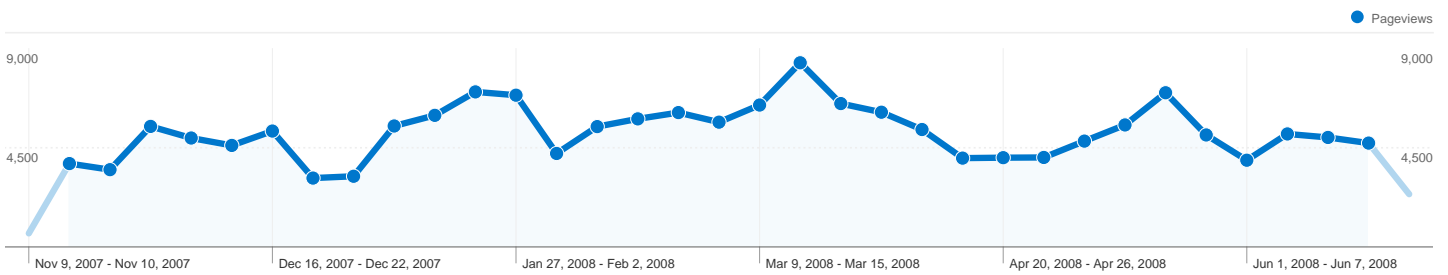

Site Usage

35,744 Visits

19.92% Bounce Rate

175,585 Pageviews

00:05:29 Avg. Time on Site

4.91 Pages/Visit

12.80% % New Visits

Visitors Overview

4,576 people visited this site

35,744 Visits

4,576 Absolute Unique Visitors

175,585 Pageviews

4.91 Average Pageviews

00:05:29 Time on Site

19.92% Bounce Rate

12.80% New Visits

35,744 visits came from 93 countries/territories

Site Usage

Country/Territory	Visits	Pages/Visit	Avg. Time on Site	% New Visits	Bounce Rate
United Kingdom	26,251	4.77	00:05:34	7.99%	20.43%
Ireland	1,530	13.16	00:13:13	38.10%	27.12%
Denmark	1,426	2.79	00:05:32	0.28%	4.35%
Serbia and Montenegro	1,049	3.13	00:01:59	27.26%	20.02%
United States	1,035	6.49	00:04:42	26.86%	17.97%
Taiwan	600	2.28	00:00:57	2.67%	21.83%
Singapore	508	2.10	00:02:10	32.09%	6.69%
Finland	455	4.98	00:03:59	3.52%	14.51%
Australia	444	5.98	00:04:03	7.43%	19.37%
Canada	352	3.35	00:01:47	55.40%	9.94%