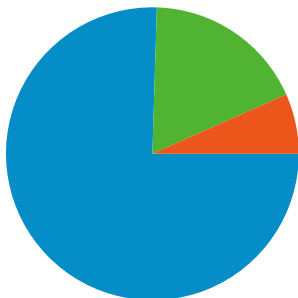

Traffic Sources Overview

- **Direct Traffic**
  26,982 (75.49%)
- **Referring Sites**
  6,390 (17.88%)
- **Search Engines**
  2,372 (6.64%)

Content Overview

Pages	Pageviews	% Pageviews
/forum1.php	66,846	38.07%
/posting.php	7,082	4.03%
/	4,887	2.78%
/index.php	3,557	2.03%
/posting.php?mode=reply&t=5	1,183	0.67%