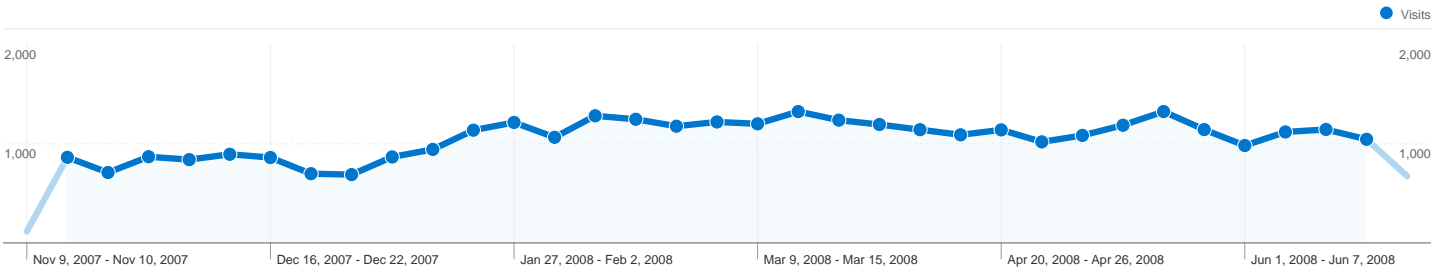

All traffic sources sent a total of 35,744 visits

- **75.49%** Direct Traffic
- **17.88%** Referring Sites
- **6.64%** Search Engines