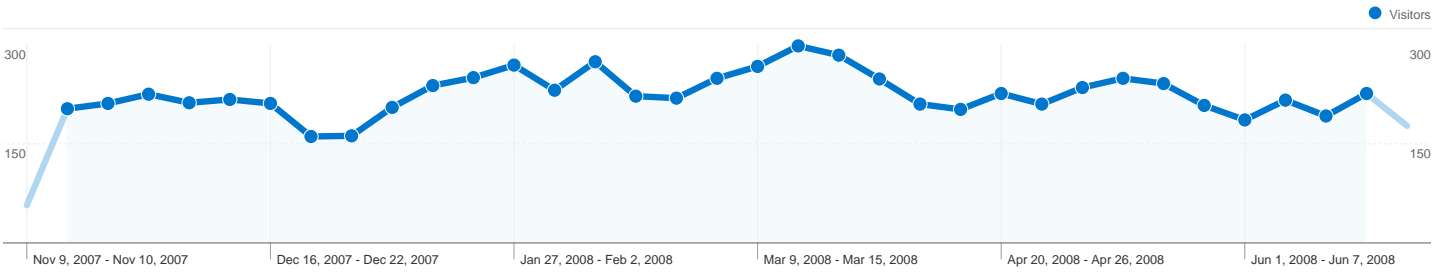

Site Usage

35,744 Visits

19.92% Bounce Rate

175,585 Pageviews

00:05:29 Avg. Time on Site

4.91 Pages/Visit

12.80% % New Visits

Visitors Overview

Visitors
4,576

Map Overlay world

Traffic Sources Overview

- **Direct Traffic**
26,982 (75.49%)
- **Referring Sites**
6,390 (17.88%)
- **Search Engines**
2,372 (6.64%)

Content Overview

Pages	Pageviews	% Pageviews
/forum1.php	66,846	38.07%
/posting.php	7,082	4.03%
/	4,887	2.78%
/index.php	3,557	2.03%
/posting.php?mode=reply&t=5	1,183	0.67%

4,576 people visited this site

35,744 Visits

4,576 Absolute Unique Visitors

175,585 Pageviews

4.91 Average Pageviews

00:05:29 Time on Site

19.92% Bounce Rate

12.80% New Visits

35,744 visits came from 93 countries/territories

Site Usage

Country/Territory	Visits	Pages/Visit	Avg. Time on Site	% New Visits	Bounce Rate
United Kingdom	26,251	4.77	00:05:34	7.99%	20.43%
Ireland	1,530	13.16	00:13:13	38.10%	27.12%
Denmark	1,426	2.79	00:05:32	0.28%	4.35%
Serbia and Montenegro	1,049	3.13	00:01:59	27.26%	20.02%
United States	1,035	6.49	00:04:42	26.86%	17.97%
Taiwan	600	2.28	00:00:57	2.67%	21.83%
Singapore	508	2.10	00:02:10	32.09%	6.69%
Finland	455	4.98	00:03:59	3.52%	14.51%
Australia	444	5.98	00:04:03	7.43%	19.37%
Canada	352	3.35	00:01:47	55.40%	9.94%