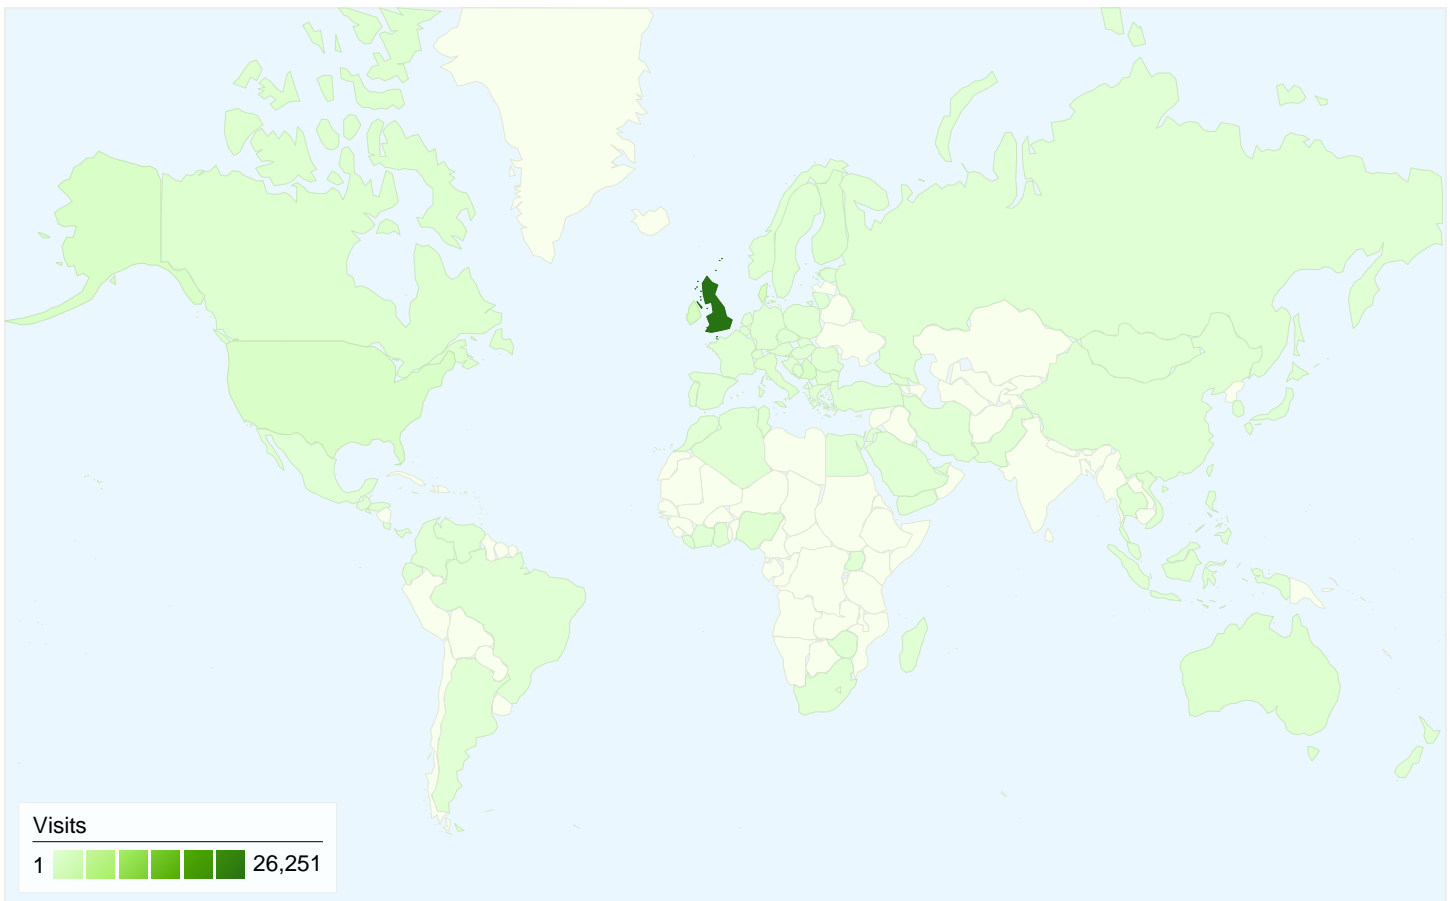

Visitors
4,576

Map Overlay world

Traffic Sources Overview

- **Direct Traffic**
26,982 (75.49%)
- **Referring Sites**
6,390 (17.88%)
- **Search Engines**
2,372 (6.64%)

Content Overview

Pages	Pageviews	% Pageviews
/forum1.php	66,846	38.07%
/posting.php	7,082	4.03%
/	4,887	2.78%
/index.php	3,557	2.03%
/posting.php?mode=reply&t=5	1,183	0.67%

4,576 people visited this site

35,744 Visits

4,576 Absolute Unique Visitors

175,585 Pageviews

4.91 Average Pageviews

00:05:29 Time on Site

19.92% Bounce Rate

12.80% New Visits

35,744 visits came from 93 countries/territories

Site Usage

Country/Territory	Visits	Pages/Visit	Avg. Time on Site	% New Visits	Bounce Rate
United Kingdom	26,251	4.77	00:05:34	7.99%	20.43%
Ireland	1,530	13.16	00:13:13	38.10%	27.12%
Denmark	1,426	2.79	00:05:32	0.28%	4.35%
Serbia and Montenegro	1,049	3.13	00:01:59	27.26%	20.02%
United States	1,035	6.49	00:04:42	26.86%	17.97%
Taiwan	600	2.28	00:00:57	2.67%	21.83%
Singapore	508	2.10	00:02:10	32.09%	6.69%
Finland	455	4.98	00:03:59	3.52%	14.51%
Australia	444	5.98	00:04:03	7.43%	19.37%
Canada	352	3.35	00:01:47	55.40%	9.94%