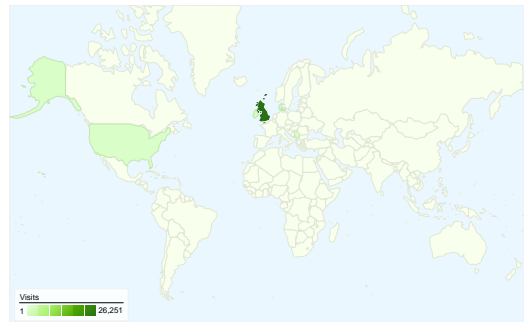

Site Usage

35,744 Visits

19.92% Bounce Rate

175,585 Pageviews

00:05:29 Avg. Time on Site

4.91 Pages/Visit

12.80% % New Visits

Visitors Overview

Visitors
4,576

Map Overlay world

Traffic Sources Overview

- **Direct Traffic**
26,982 (75.49%)
- **Referring Sites**
6,390 (17.88%)
- **Search Engines**
2,372 (6.64%)

Content Overview

Pages	Pageviews	% Pageviews
/forum1.php	66,846	38.07%
/posting.php	7,082	4.03%
/	4,887	2.78%
/index.php	3,557	2.03%
/posting.php?mode=reply&t=5	1,183	0.67%

4,576 people visited this site

35,744 Visits

4,576 Absolute Unique Visitors

175,585 Pageviews

4.91 Average Pageviews

00:05:29 Time on Site

19.92% Bounce Rate

12.80% New Visits

35,744 visits came from 93 countries/territories

Site Usage

Country/Territory	Visits	Pages/Visit	Avg. Time on Site	% New Visits	Bounce Rate
United Kingdom	26,251	4.77	00:05:34	7.99%	20.43%
Ireland	1,530	13.16	00:13:13	38.10%	27.12%
Denmark	1,426	2.79	00:05:32	0.28%	4.35%
Serbia and Montenegro	1,049	3.13	00:01:59	27.26%	20.02%
United States	1,035	6.49	00:04:42	26.86%	17.97%
Taiwan	600	2.28	00:00:57	2.67%	21.83%
Singapore	508	2.10	00:02:10	32.09%	6.69%
Finland	455	4.98	00:03:59	3.52%	14.51%
Australia	444	5.98	00:04:03	7.43%	19.37%
Canada	352	3.35	00:01:47	55.40%	9.94%