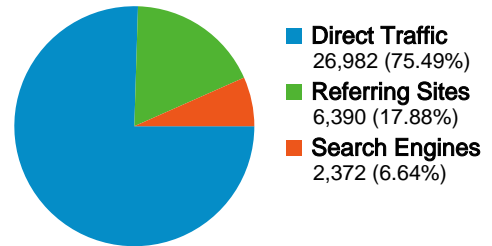

Top Traffic Sources

Sources	Visits	% visits	Keywords	Visits	% visits
(direct) ((none))	26,982	75.49%	football italia forum	587	24.75%
google (organic)	1,795	5.02%	myfastforum football italia	490	20.66%
community.channel4.com	1,625	4.55%	calcio forum	226	9.53%
forums.pesfan.com (referral)	997	2.79%	bestticket	133	5.61%
bl112w.blu112.mail.live.com	696	1.95%	italian football forum	117	4.93%