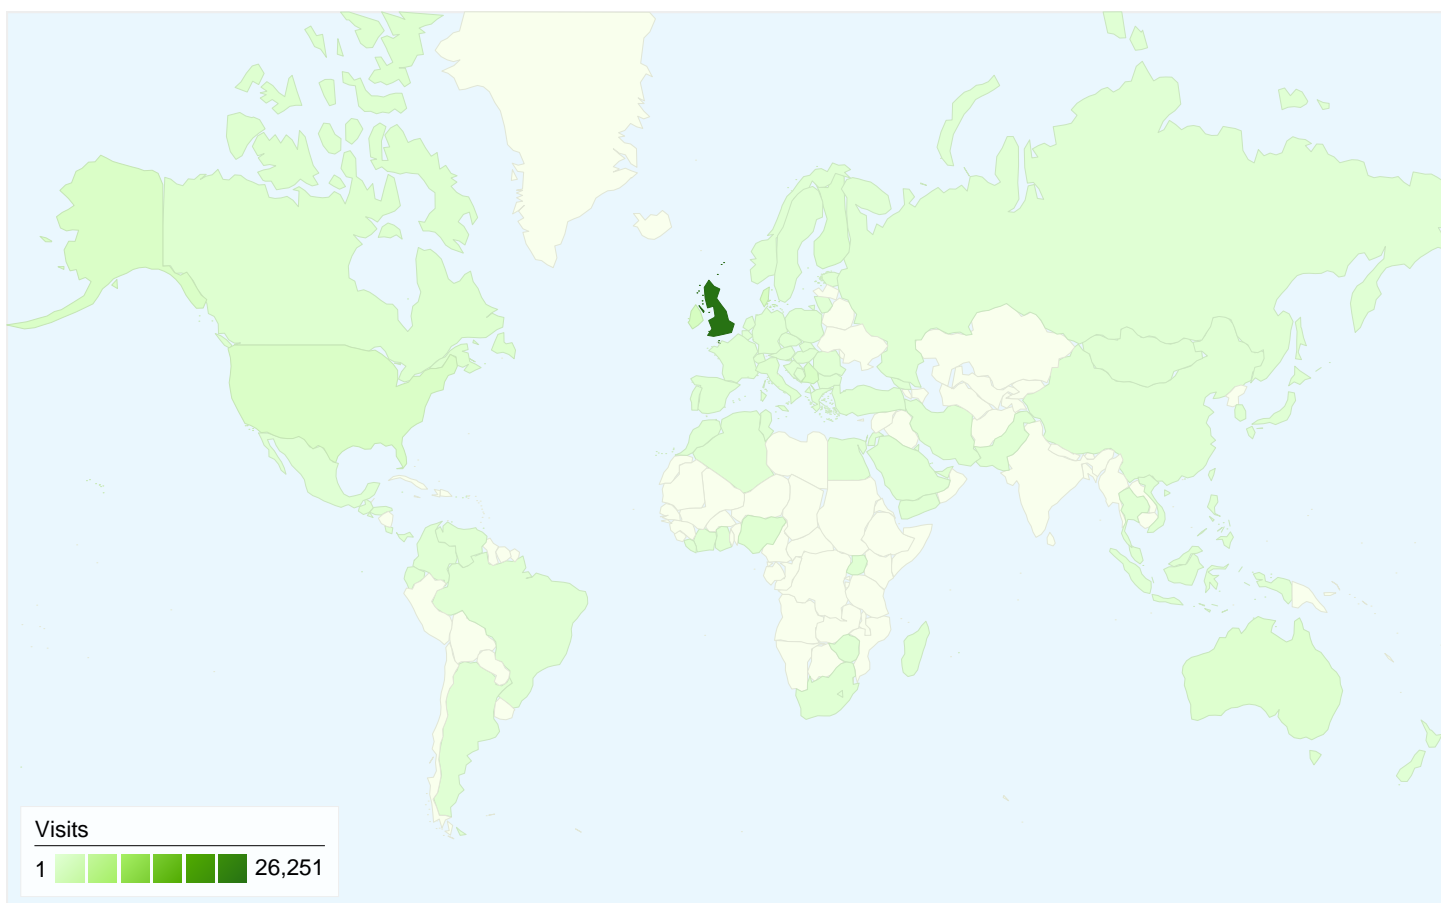

Visitors
4,576

Map Overlay world

Traffic Sources Overview

- **Direct Traffic**
26,982 (75.49%)
- **Referring Sites**
6,390 (17.88%)
- **Search Engines**
2,372 (6.64%)

Content Overview

Pages	Pageviews	% Pageviews
/forum1.php	66,846	38.07%
/posting.php	7,082	4.03%
/	4,887	2.78%
/index.php	3,557	2.03%
/posting.php?mode=reply&t=5	1,183	0.67%

4,576 people visited this site

- 35,744** Visits
- 4,576** Absolute Unique Visitors
- 175,585** Pageviews
- 4.91** Average Pageviews
- 00:05:29** Time on Site
- 19.92%** Bounce Rate
- 12.80%** New Visits

All traffic sources sent a total of 35,744 visits

-  **75.49%** Direct Traffic
-  **17.88%** Referring Sites
-  **6.64%** Search Engines

Top Traffic Sources

Sources	Visits	% visits	Keywords	Visits	% visits
(direct) ((none))	26,982	75.49%	football italia forum	587	24.75%
google (organic)	1,795	5.02%	myfastforum football italia	490	20.66%
community.channel4.com	1,625	4.55%	calcio forum	226	9.53%
forums.pesfan.com (referral)	997	2.79%	bestticket	133	5.61%
bl112w.blu112.mail.live.com	696	1.95%	italian football forum	117	4.93%

Map Overlay

Comparing to: Site

35,744 visits came from 93 countries/territories

Site Usage

Country/Territory	Visits	Pages/Visit	Avg. Time on Site	% New Visits	Bounce Rate
United Kingdom	26,251	4.77	00:05:34	7.99%	20.43%
Ireland	1,530	13.16	00:13:13	38.10%	27.12%
Denmark	1,426	2.79	00:05:32	0.28%	4.35%
Serbia and Montenegro	1,049	3.13	00:01:59	27.26%	20.02%
United States	1,035	6.49	00:04:42	26.86%	17.97%
Taiwan	600	2.28	00:00:57	2.67%	21.83%
Singapore	508	2.10	00:02:10	32.09%	6.69%
Finland	455	4.98	00:03:59	3.52%	14.51%
Australia	444	5.98	00:04:03	7.43%	19.37%
Canada	352	3.35	00:01:47	55.40%	9.94%