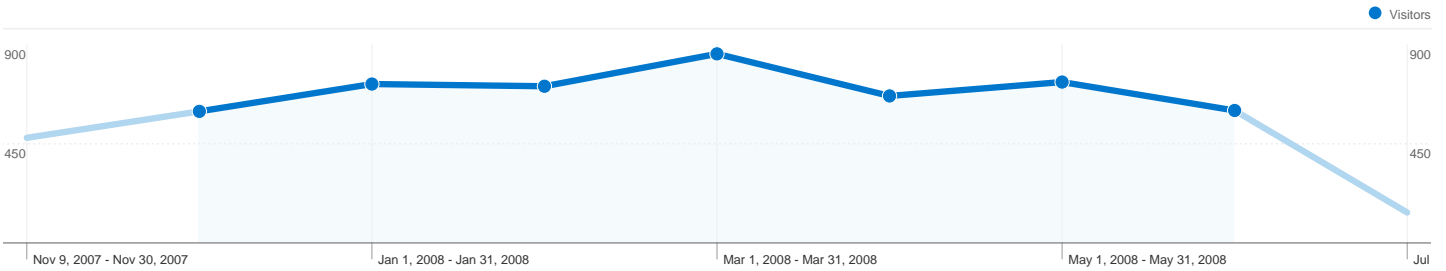

Site Usage

35,744 Visits

19.92% Bounce Rate

175,585 Pageviews

00:05:29 Avg. Time on Site

4.91 Pages/Visit

12.80% % New Visits

Visitors Overview

Visitors
4,576

Map Overlay world

Traffic Sources Overview

- **Direct Traffic**
26,982 (75.49%)
- **Referring Sites**
6,390 (17.88%)
- **Search Engines**
2,372 (6.64%)

Content Overview

Pages	Pageviews	% Pageviews
/forum1.php	66,846	38.07%
/posting.php	7,082	4.03%
/	4,887	2.78%
/index.php	3,557	2.03%
/posting.php?mode=reply&t=5	1,183	0.67%

4,576 people visited this site

- 35,744** Visits
- 4,576** Absolute Unique Visitors
- 175,585** Pageviews
- 4.91** Average Pageviews
- 00:05:29** Time on Site
- 19.92%** Bounce Rate
- 12.80%** New Visits

Map Overlay

Comparing to: Site

35,744 visits came from 93 countries/territories

Site Usage

Country/Territory	Visits	Pages/Visit	Avg. Time on Site	% New Visits	Bounce Rate
United Kingdom	26,251	4.77	00:05:34	7.99%	20.43%
Ireland	1,530	13.16	00:13:13	38.10%	27.12%
Denmark	1,426	2.79	00:05:32	0.28%	4.35%
Serbia and Montenegro	1,049	3.13	00:01:59	27.26%	20.02%
United States	1,035	6.49	00:04:42	26.86%	17.97%
Taiwan	600	2.28	00:00:57	2.67%	21.83%
Singapore	508	2.10	00:02:10	32.09%	6.69%
Finland	455	4.98	00:03:59	3.52%	14.51%
Australia	444	5.98	00:04:03	7.43%	19.37%
Canada	352	3.35	00:01:47	55.40%	9.94%