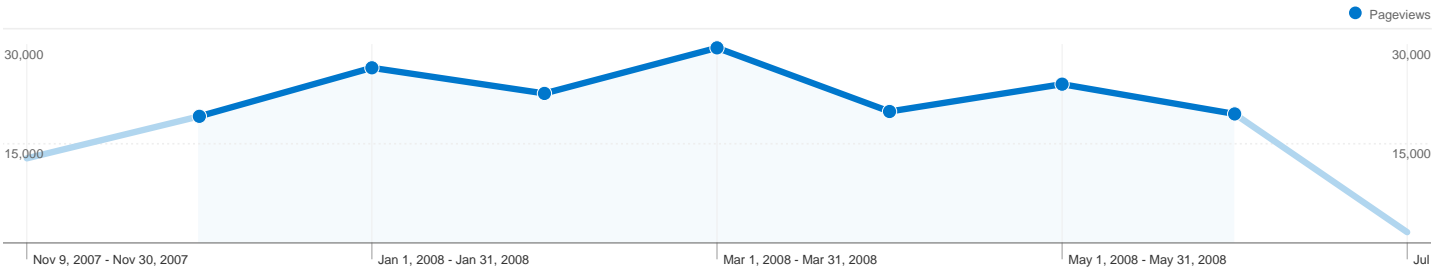

Site Usage

35,744 Visits

19.92% Bounce Rate

175,585 Pageviews

00:05:29 Avg. Time on Site

4.91 Pages/Visit

12.80% % New Visits

Visitors Overview

4,576 people visited this site

- 35,744** Visits
- 4,576** Absolute Unique Visitors
- 175,585** Pageviews
- 4.91** Average Pageviews
- 00:05:29** Time on Site
- 19.92%** Bounce Rate
- 12.80%** New Visits

Map Overlay

Comparing to: Site

35,744 visits came from 93 countries/territories

Site Usage

Country/Territory	Visits	Pages/Visit	Avg. Time on Site	% New Visits	Bounce Rate
United Kingdom	26,251	4.77	00:05:34	7.99%	20.43%
Ireland	1,530	13.16	00:13:13	38.10%	27.12%
Denmark	1,426	2.79	00:05:32	0.28%	4.35%
Serbia and Montenegro	1,049	3.13	00:01:59	27.26%	20.02%
United States	1,035	6.49	00:04:42	26.86%	17.97%
Taiwan	600	2.28	00:00:57	2.67%	21.83%
Singapore	508	2.10	00:02:10	32.09%	6.69%
Finland	455	4.98	00:03:59	3.52%	14.51%
Australia	444	5.98	00:04:03	7.43%	19.37%
Canada	352	3.35	00:01:47	55.40%	9.94%

Pages on this site were viewed a total of 175,585 times

 175,585 Pageviews

 123,792 Unique Views

 19.92% Bounce Rate

Top Content

Pages	Pageviews	% Pageviews
/forum1.php	66,846	38.07%
/posting.php	7,082	4.03%
/	4,887	2.78%
/index.php	3,557	2.03%
/posting.php?mode=reply&t=5	1,183	0.67%