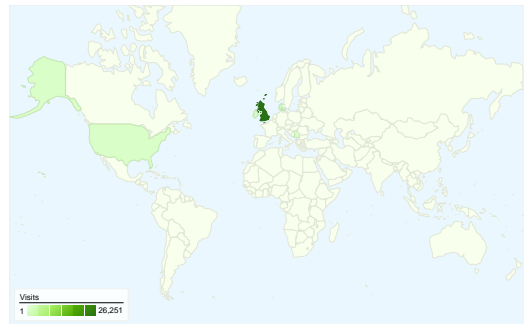

Site Usage

35,744 Visits

19.92% Bounce Rate

175,585 Pageviews

00:05:29 Avg. Time on Site

4.91 Pages/Visit

12.80% % New Visits

Visitors Overview

Visitors
4,576

Map Overlay world

Traffic Sources Overview

- **Direct Traffic**
26,982 (75.49%)
- **Referring Sites**
6,390 (17.88%)
- **Search Engines**
2,372 (6.64%)

Content Overview

Pages	Pageviews	% Pageviews
/forum1.php	66,846	38.07%
/posting.php	7,082	4.03%
/	4,887	2.78%
/index.php	3,557	2.03%
/posting.php?mode=reply&t=5	1,183	0.67%

4,576 people visited this site

- 35,744** Visits
- 4,576** Absolute Unique Visitors
- 175,585** Pageviews
- 4.91** Average Pageviews
- 00:05:29** Time on Site
- 19.92%** Bounce Rate
- 12.80%** New Visits

Map Overlay

Comparing to: Site

35,744 visits came from 93 countries/territories

Site Usage

Country/Territory	Visits	Pages/Visit	Avg. Time on Site	% New Visits	Bounce Rate
United Kingdom	26,251	4.77	00:05:34	7.99%	20.43%
Ireland	1,530	13.16	00:13:13	38.10%	27.12%
Denmark	1,426	2.79	00:05:32	0.28%	4.35%
Serbia and Montenegro	1,049	3.13	00:01:59	27.26%	20.02%
United States	1,035	6.49	00:04:42	26.86%	17.97%
Taiwan	600	2.28	00:00:57	2.67%	21.83%
Singapore	508	2.10	00:02:10	32.09%	6.69%
Finland	455	4.98	00:03:59	3.52%	14.51%
Australia	444	5.98	00:04:03	7.43%	19.37%
Canada	352	3.35	00:01:47	55.40%	9.94%