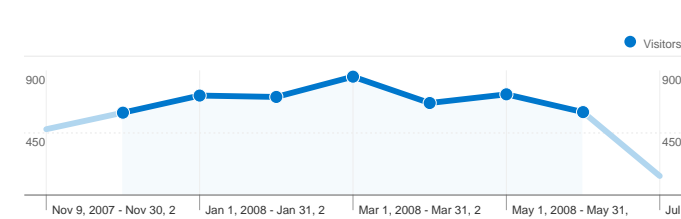

Site Usage

35,744 Visits

19.92% Bounce Rate

175,585 Pageviews

00:05:29 Avg. Time on Site

4.91 Pages/Visit

12.80% % New Visits

Visitors Overview

4,576 people visited this site

- 35,744** Visits
- 4,576** Absolute Unique Visitors
- 175,585** Pageviews
- 4.91** Average Pageviews
- 00:05:29** Time on Site
- 19.92%** Bounce Rate
- 12.80%** New Visits

Map Overlay

Comparing to: Site

35,744 visits came from 93 countries/territories

Site Usage

Country/Territory	Visits	Pages/Visit	Avg. Time on Site	% New Visits	Bounce Rate
United Kingdom	26,251	4.77	00:05:34	7.99%	20.43%
Ireland	1,530	13.16	00:13:13	38.10%	27.12%
Denmark	1,426	2.79	00:05:32	0.28%	4.35%
Serbia and Montenegro	1,049	3.13	00:01:59	27.26%	20.02%
United States	1,035	6.49	00:04:42	26.86%	17.97%
Taiwan	600	2.28	00:00:57	2.67%	21.83%
Singapore	508	2.10	00:02:10	32.09%	6.69%
Finland	455	4.98	00:03:59	3.52%	14.51%
Australia	444	5.98	00:04:03	7.43%	19.37%
Canada	352	3.35	00:01:47	55.40%	9.94%

Pages on this site were viewed a total of 175,585 times

 175,585 Pageviews

 123,792 Unique Views

 19.92% Bounce Rate

Top Content

Pages	Pageviews	% Pageviews
/forum1.php	66,846	38.07%
/posting.php	7,082	4.03%
/	4,887	2.78%
/index.php	3,557	2.03%
/posting.php?mode=reply&t=5	1,183	0.67%