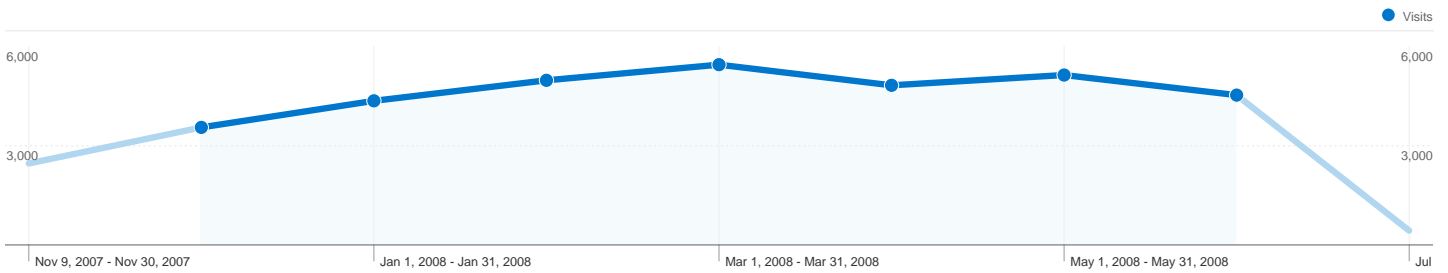

All traffic sources sent a total of 35,744 visits

- **75.49%** Direct Traffic
- **17.88%** Referring Sites
- **6.64%** Search Engines