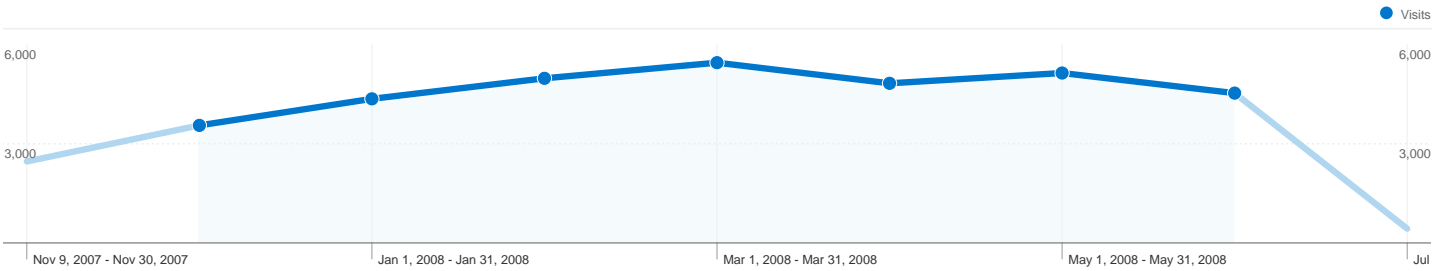

# Connection Speeds

Comparing to: Site

## 35,744 visits used 6 connection speeds

### Site Usage

<b>Visits</b> <b>35,744</b> % of Site Total: 100.00%	<b>Pages/Visit</b> <b>4.91</b> Site Avg: 4.91 (0.00%)	<b>Avg. Time on Site</b> <b>00:05:29</b> Site Avg: 00:05:29 (0.00%)	<b>% New Visits</b> <b>12.80%</b> Site Avg: 12.80% (0.02%)	<b>Bounce Rate</b> <b>19.92%</b> Site Avg: 19.92% (0.00%)	
Connection Speed	Visits	Pages/Visit	Avg. Time on Site	% New Visits	Bounce Rate
DSL	11,122	5.10	00:05:19	10.97%	22.83%
Cable	10,554	4.51	00:06:12	7.26%	15.43%
Unknown	10,300	4.95	00:05:01	20.81%	22.07%
T1	1,884	5.03	00:05:28	19.80%	20.38%
OC3	1,277	6.11	00:04:50	1.49%	15.97%
Dialup	607	4.85	00:04:53	9.06%	14.99%