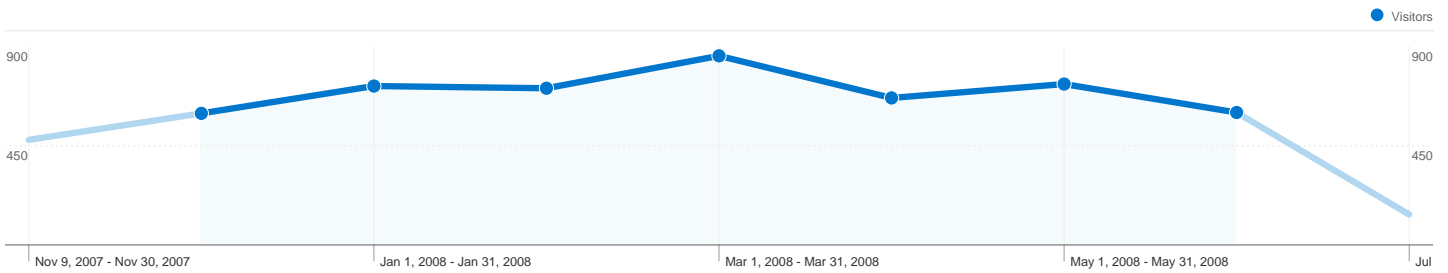

# Absolute Unique Visitors

Nov 9, 2007 - Jul 3, 2008

Comparing to: Site

## 4,576 Absolute Unique Visitors

Nov 9, 2007 - Nov 30, 2007	8.67% (477)
Dec 1, 2007 - Dec 31, 2007	10.85% (597)
Jan 1, 2008 - Jan 31, 2008	13.11% (721)
Feb 1, 2008 - Feb 29, 2008	12.93% (711)
Mar 1, 2008 - Mar 31, 2008	15.60% (858)
Apr 1, 2008 - Apr 30, 2008	12.13% (667)
May 1, 2008 - May 31, 2008	13.27% (730)
Jun 1, 2008 - Jun 30, 2008	10.93% (601)
Jul 1, 2008 - Jul 3, 2008	2.51% (138)